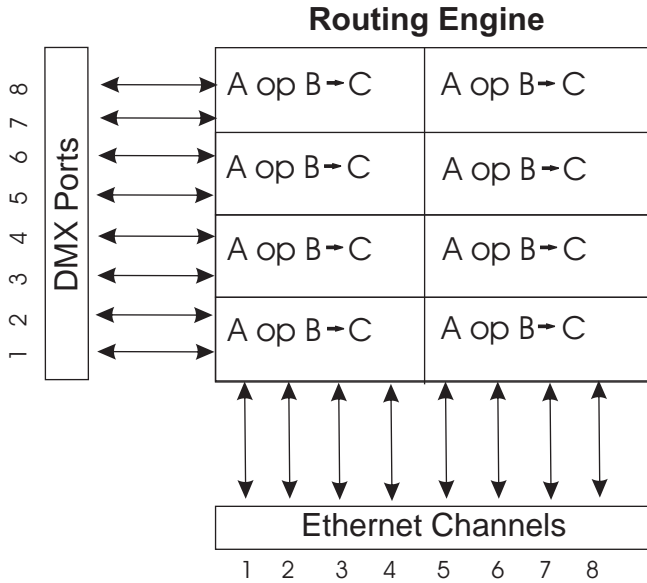

DATA GATE

The **Datagate** is the cornerstone of any DMX network. It can be:

- DMX Hub/Splitter
- DMX Merger (HTP or LTP)
- DMX -> Ethernet
- Ethernet-> DMX
- Or any combination of the above

You can do whatever you want!

A op B -> C
Op (operator) can either:
- Copy
- Merge LTP or
- Merge HTP

A, B, C can be either a:
- DMX Port or
- Ethernet Channel

The routine merging enables you to copy or merge any of the port or channels together, and an output on whatever port or channel.

Eg: channel 1 → port 3

Eg: port 1(LTP merge) port 6 → port 8

Applications:

- DMX splitter
- DMX Merger
- Wireless DMX
- ARTNET Output from any lighting desk or software

Hardware:

- 19 inch 1U Rackmount
- 8 DMX ports (input or output)
- 1 Ethernet port
- LCD screen
- Internal power supply

Features:

- Each of the DMX ports can be configured as input or output.
- Option to modify the DMX signal timing:
  - change break length
  - reduce frame rate
- Port 8 is special as it has both output and input connectors
- All ports are opto isolated between each other to 1500V
- Able to create your own profiles using the free NMU utility for Windows and Apple OSX.
- Use a gender changer when port is configured as input. —

Part number:
70024 Datagate Base Model, 70025 Merging License, 70026 Ethernet License

Head Office:
ENTTEC Pty Ltd
Factory 17/5 Samantha Ct
Knoxfield, Vic, 3180
Australia
Tel: +61 3 9763 5755
Fax: +61 3 9763 5688

US Office:
ENTTEC
Durham, NC
USA
Tel: (888) 454-5922
Fax: (888) 454-5922

E-mail: sales@enttec.com

Website: www.enttec.com