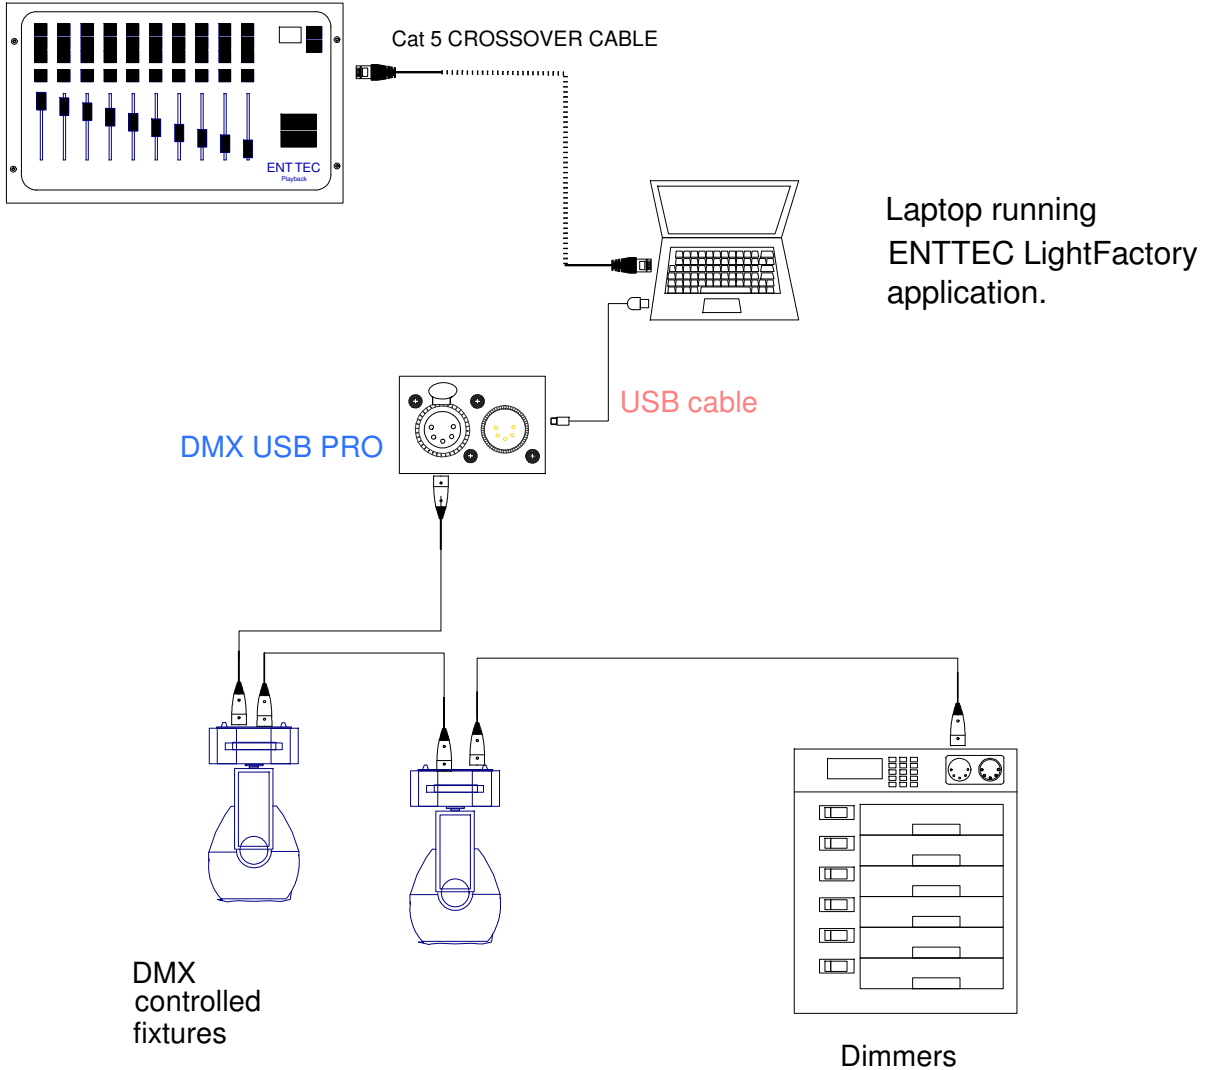

PLAYBACK WING, LightFactory and DMX USB PRO

PLAYBACK WING

P.O. Box 282
Kew, Vic 3101
Australia
+61 39 819 2433 Tel
+61 39 819 2733 Fax

ENTTEC PTY LTD

ENTTEC USA
SALES AND INFO
337 Court Street
Brooklyn, NY 11231
888 454-5922 Voice/Fax

PLATE

70032-2

RISER DIAGRAM

PLAYBACK WING, LightFactory and DMX USB PRO

SCALE: n/a

Some elements drawn out of scale for clarity

DRAWING DATE: 5/20/2007

DRAWN BY: J KUMIN