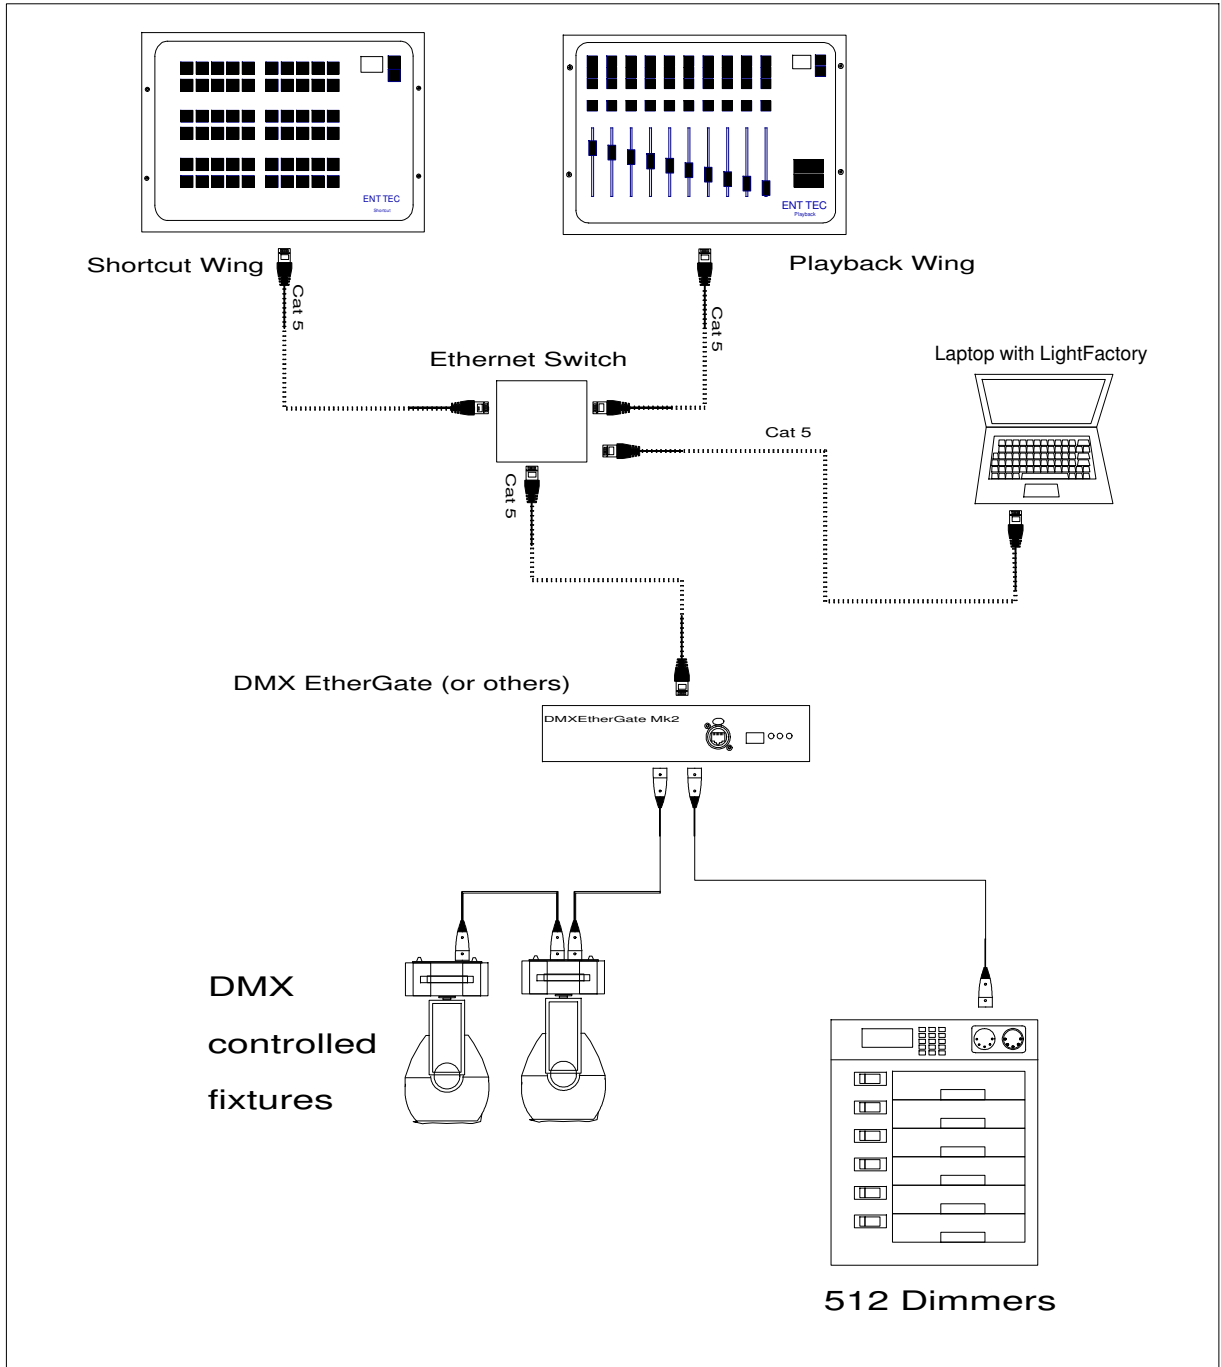

Shortcut and Playback Wings in Tandem

P.O. Box 282
Kew, Vic 3101
Australia
+61 39 819 2433 Tel
+61 39 819 2733 Fax

ENTTEC PTY LTD

ENTTEC USA
SALES AND INFO
337 Court Street
Brooklyn, NY 11231
888 454-5922 Voice/Fax

PLATE

70032-1

RISER DIAGRAM
PLAYBACK WING and SHORTCUT WING

SCALE: n/a
Some elements drawn out of scale for clarity
DRAWING DATE: 5/18/2007

DRAWN BY: J KUMIN