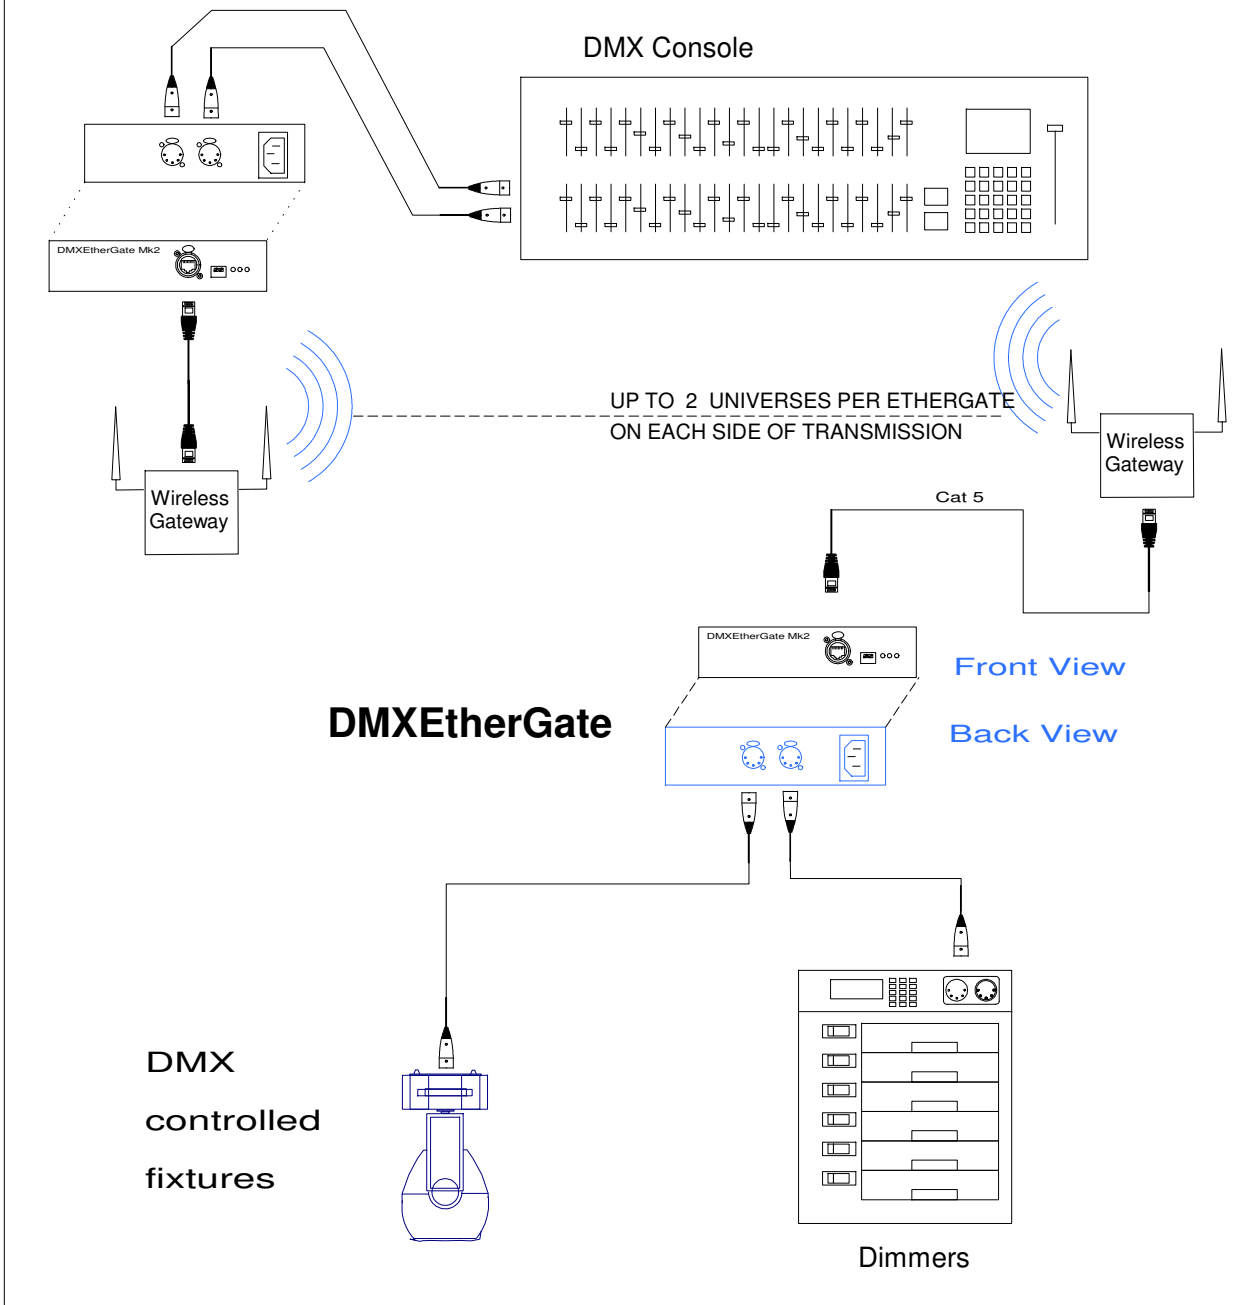

DMXEtherGate used for wireless DMX transmission

P.O. Box 282
Kew, Vic 3101
Australia
+61 39 819 2433 Tel
+61 39 819 2733 Fax

ENTTEC PTY LTD

ENTTEC USA
SALES AND INFO
337 Court Street
Brooklyn, NY 11231
888 454-5922 Voice/Fax

PLATE

70018-3

RISER DIAGRAM

DMX EtherGate used for wireless DMX transmission

SCALE: n/a

Some elements drawn out of scale for clarity

DRAWING DATE: 4/16/2007

DRAWN BY: J KUMIN