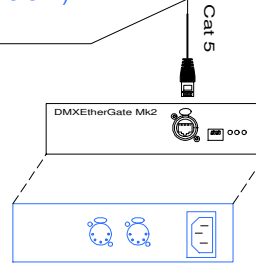

DMXEtherGate used with Datagate DME for
Cat5 runs of merged signals for 2 universes.

DMX Consoles

Datagate DME
(Use Gender Changers for ports 6 & 7)

DMXEtherGate

Front View

Back View

DMX
controlled
fixtures