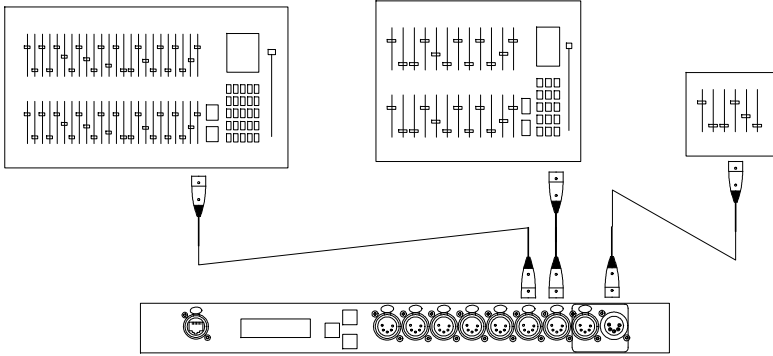

DMXEtherGate used with Datagate DME for
Cat5 runs of merged signals for 2 universes.

DMX Consoles

Datagate DME
(Use Gender Changers for ports 6 & 7)

DMXEtherGate

Front View

Back View

DMX
controlled
fixtures

SCALE: n/a
Some elements drawn out of scale for clarity
DRAWING DATE: 4/16/2007

DRAWN BY: J KUMIN