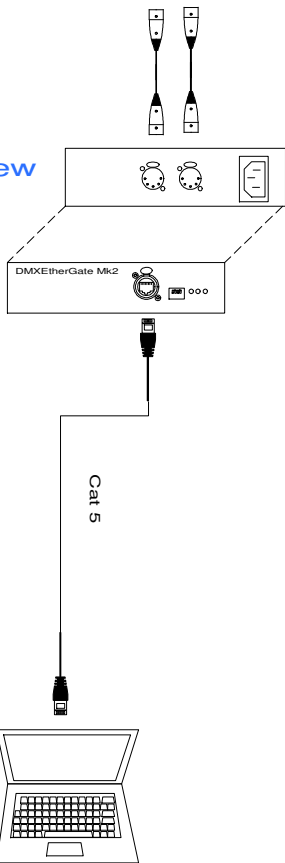

DMXEtherGate used as Input for Visualizer

DMX Console

Back View

Front View

Computer running Capture
WYSIWYG, Arkaos or similar.

P.O. Box 282
Kew, Vic 3101
Australia
+61 39 819 2433 Tel
+61 39 819 2733 Fax

ENTTEC PTY LTD

ENTTEC USA
SALES AND INFO
337 Court Street
Brooklyn, NY 11231
888 454-5922 Voice/Fax

PLATE

70018-1

RISER DIAGRAM
DMXEtherGate used as Input for Visualizer

SCALE: n/a
Some elements drawn out of scale for clarity
DRAWING DATE: 4/16/2007

DRAWN BY: J KUMIN